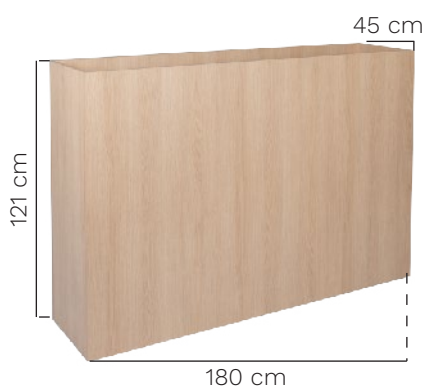

215cm - 28 vnt./qty.
260cm - 10 vnt./qty.

KT2

Pastatomas veidrodis

Free-standing mirror

6 vnt./qty.

KT3

Vazonai augalams

Plant pots